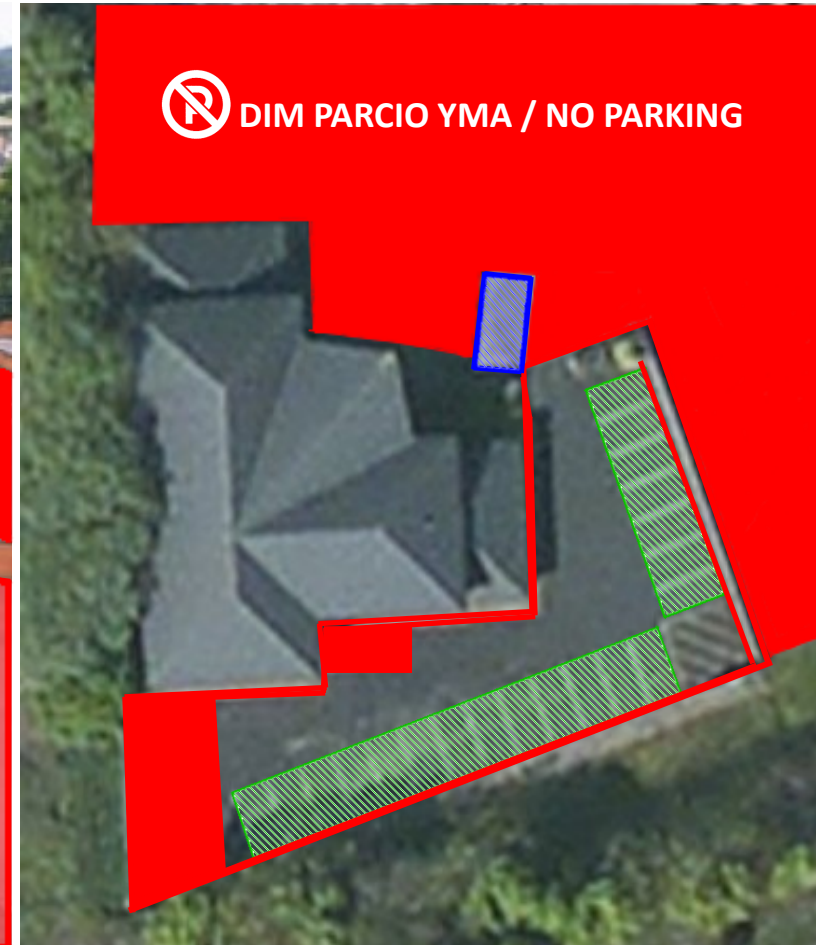

Parcio yn Swyddfa GwE, Linden House, Yr Wyddgrug

Parking at the GwE Office, Linden House, Mold

PARCIO DYNODEDIG I FANIAU DANFON/DOSBARTHU —[ARHOSIAD BYR YN UNIG](#) [2 X LLE]
DESIGNATED PARKING FOR DELIVERIES —[SHORT STAY ONLY](#) [2 x SPACES]

PARCIO AR GYFER STAFF GwE [20 X LLE]
GwE STAFF PARKING [20 x SPACES]

DIM PARCIO
NO PARKING

CEIR LLEFYDD PARCIO YCHWANEGOL AR Y FFORDD GER NWN MEDIA LIMITED
ALTERNATIVE PARKING IS AVAILABLE ON THE ENTRY ROAD TO LINDEN HOUSE BY NWN MEDIA LIMITED

DIM PARCIO YMA / NO PARKING HERE

DIM PARCIO YMA / NO PARKING